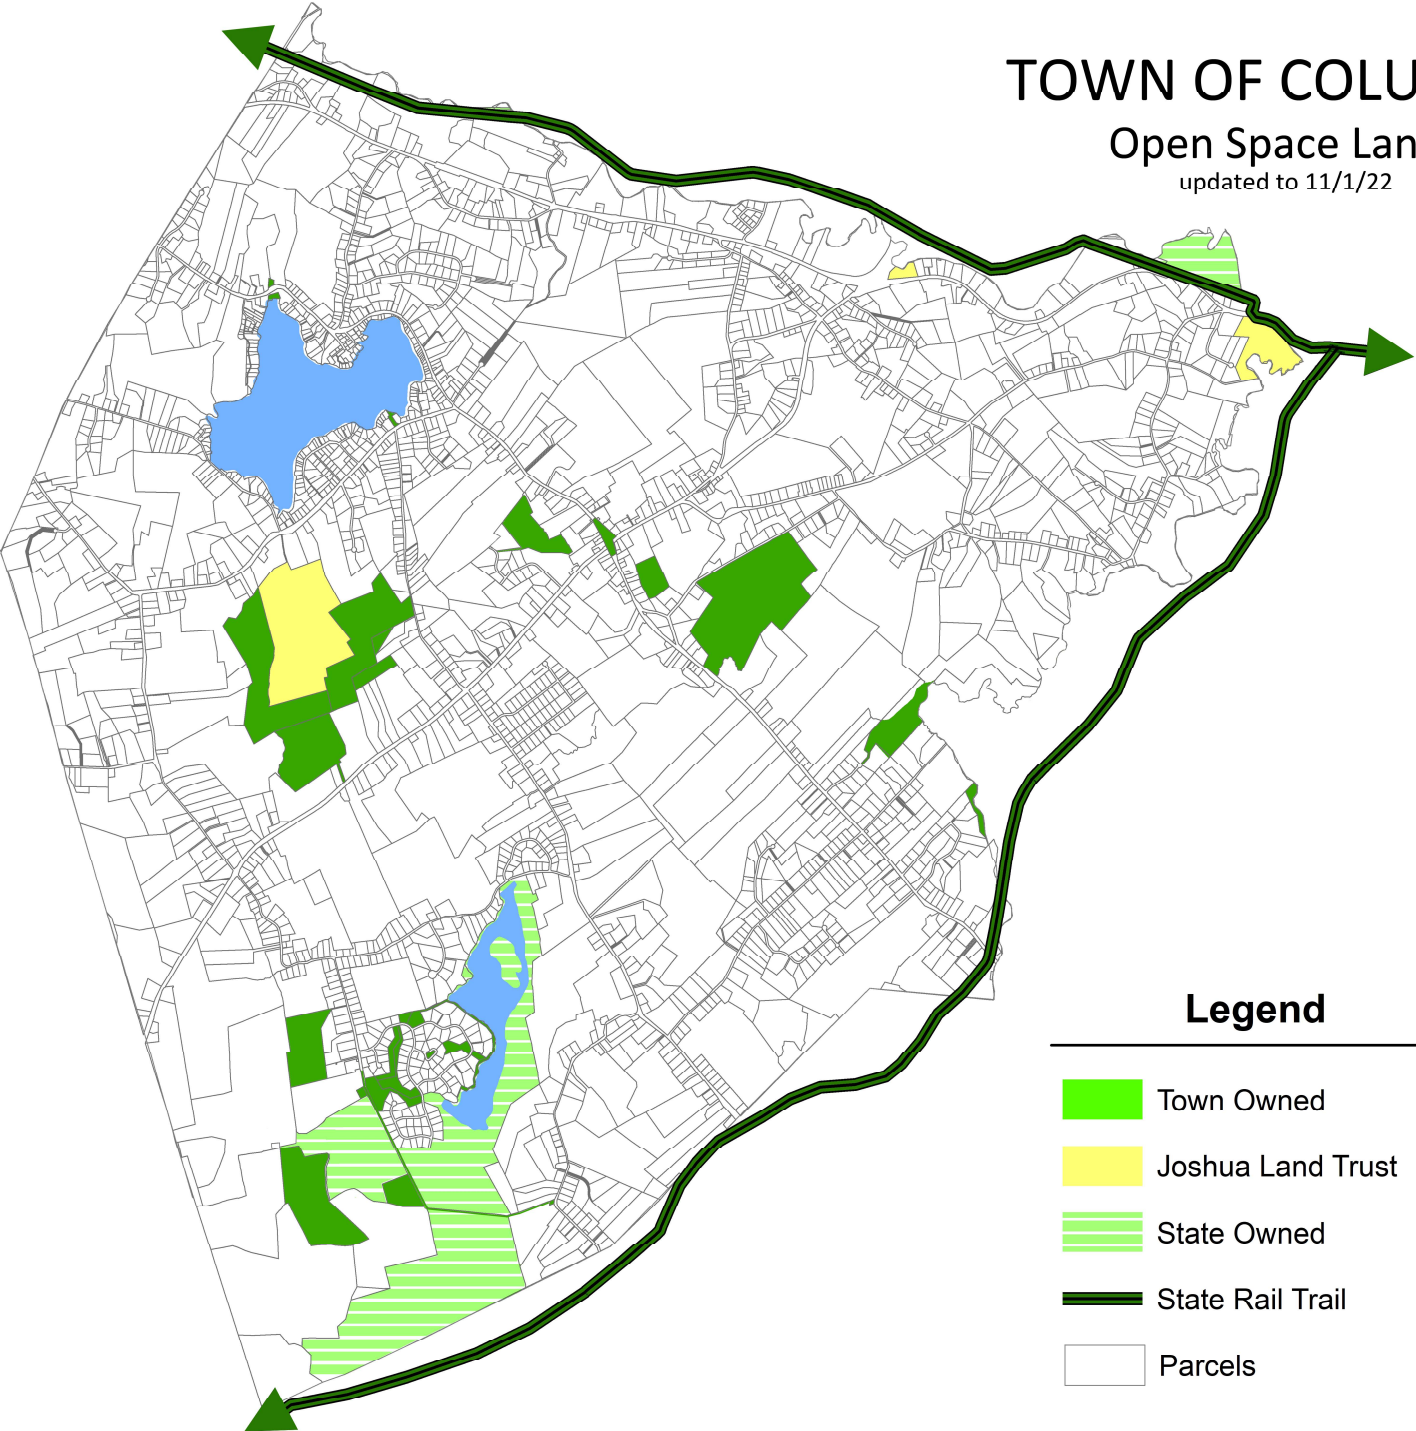

TOWN OF COLUMBIA

Open Space Lands

updated to 11/1/22

Legend

- Town Owned
- Joshua Land Trust
- State Owned
- State Rail Trail
- Parcels